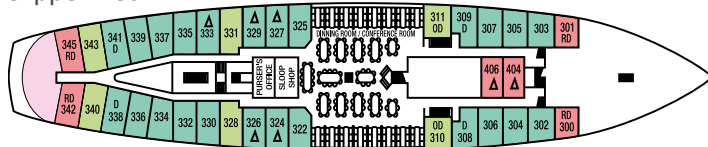

STAR CLIPPER/STAR FLYER DECKPLAN

Sun Deck

Main Deck

Clipper Deck

Commodore Deck

△ = Third berth D= Fixed double bed S= Single berth O= Open directly into dining room
R= Raised over 1 meter off ground.

OWNER'S CABIN

CLIPPER DECK

Deluxe outside cabin, double bed, sitting area, minibar, bathroom with whirlpool. Note: low ceiling.

CATEGORY 1

MAIN & SUN DECKS

Deluxe deck cabin, two lower beds convert to double bed, minibar, bathroom with whirlpool bath, cabin doors open onto deck.