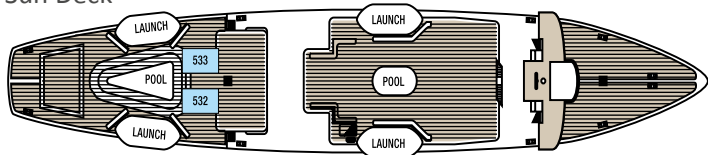

STAR CLIPPER/STAR FLYER DECKPLAN

Sun Deck

Main Deck

Clipper Deck

Commodore Deck

△ = Third berth D= Fixed double bed S= Single berth O= Open directly into dining room
R= Raised over 1 meter off ground.

OWNER'S CABIN

CLIPPER DECK

Deluxe outside cabin, double bed, sitting area, minibar, bathroom with whirlpool. Note: low ceiling.

CATEGORY 1

MAIN & SUN DECKS

Deluxe deck cabin, two lower beds convert to double bed, minibar, bathroom with whirlpool bath, cabin doors open onto deck.