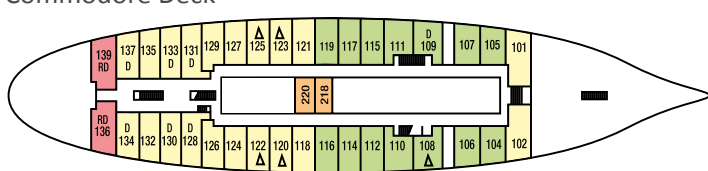

STAR CLIPPER/STAR FLYER DECKPLAN

Sun Deck

Main Deck

Clipper Deck

Commodore Deck

△ = Third berth D= Fixed double bed S= Single berth O= Open directly into dining room
R= Raised over 1 meter off ground.

OWNER'S CABIN

CLIPPER DECK

Deluxe outside cabin, double bed, sitting area, minibar, bathroom with whirlpool. Note: low ceiling.

CATEGORY 1

MAIN & SUN DECKS

Deluxe deck cabin, two lower beds convert to double bed, minibar, bathroom with whirlpool bath, cabin doors open onto deck.