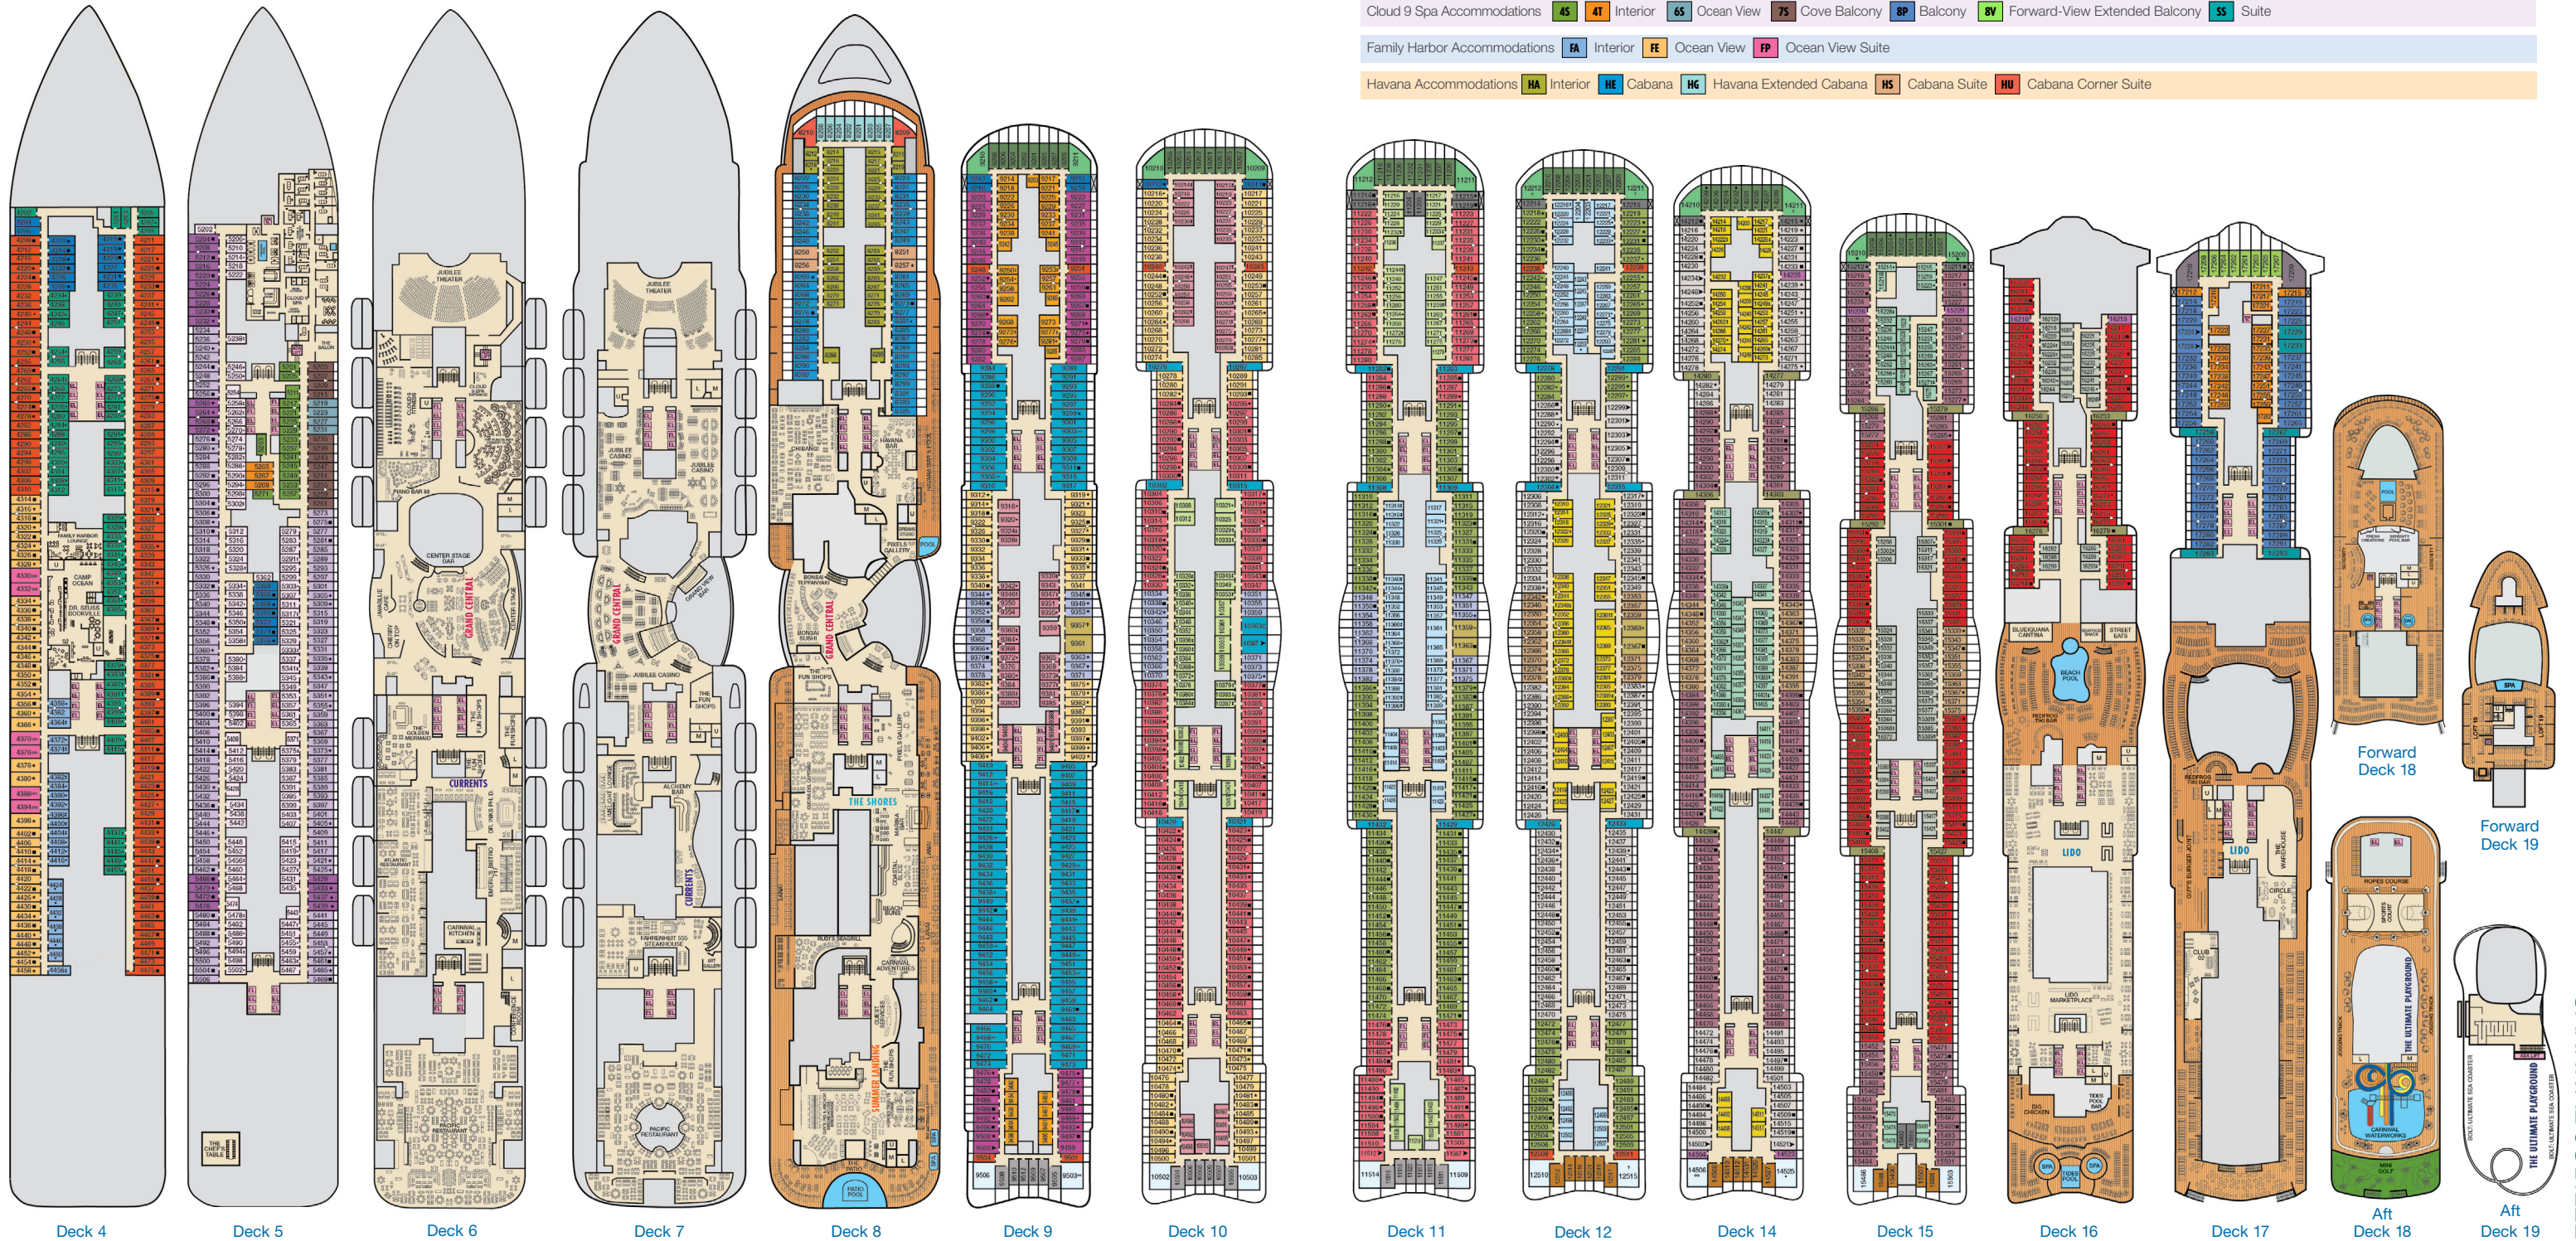

CATEGORIES

- 4A 4B 4C 4D 4E 4F 4G 4H 4I Interior
- 4N 4O Premium Interior
- 6A 6B Ocean View
- 7C Cove Balcony
- 7X 7Y Junior Balcony
- 8A 8B 8C 8D 8E 8F 8G Balcony
- 8J 8K Extended Balcony
- 8L Forward-View Extended Balcony
- 8M 8N Aft-View Extended Balcony
- 0S 0T Ocean Suite
- DS Carnival Excel Suite
- KS Carnival Excel Corner Suite
- LS Carnival Excel Aft Suite
- SV Carnival Excel Presidential Suite

Gross Tonnage: 183,521 Length: 1130 feet Beam: 137 feet
Cruising Speed: 17 Knots Guest Capacity: 5,374 (Double Occupancy)
Total Staff: 1,735 Registry: Panama

Cloud 9 Spa Accommodations 4S 4T Interior 6S Ocean View 7S Cove Balcony 8P Balcony 8V Forward-View Extended Balcony SS Suite

Family Harbor Accommodations FA Interior FE Ocean View FP Ocean View Suite

Havana Accommodations HA Interior HE Cabana HG Havana Extended Cabana HS Cabana Suite HU Cabana Corner Suite

ACCOMMODATIONS SYMBOL LEGEND

Spa accommodations include private access, special amenities and priority reservations at the Cloud 9 Spa.

Gross Tonnage: 183,521 Length: 1130 feet Beam: 137 feet
Cruising Speed: 17 Knots Guest Capacity: 5,374 (Double Occupancy)
Total Staff: 1,735 Registry: Panama