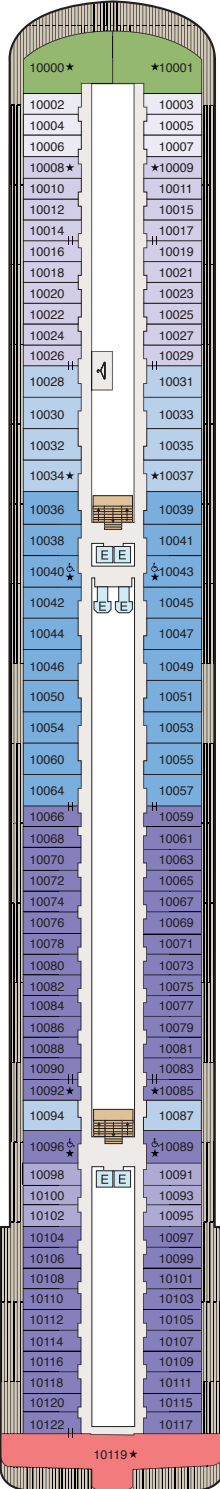

DECK PLANS

VISTA

Deck 10

STATEROOM COLOR LEGEND

- Owner's Suite (OS)
- Vista Suite (VS)
- Penthouse Suite (PH2)
- Penthouse Suite (PH3)
- Concierge Level Veranda (A1)
- Concierge Level Veranda (A2)
- Concierge Level Veranda (A3)
- Concierge Level Veranda (A4)

SYMBOL LEGEND

- E Elevator
- ★ Triple with Sofabed
- ♿ Wheelchair Accessible
- 🪵 Launderette
- || Connecting Staterooms