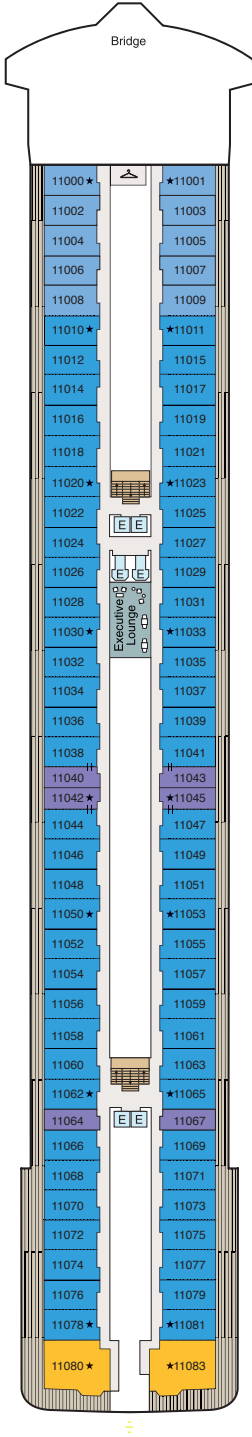

DECK PLANS

VISTA

Deck 11

STATEROOM COLOR LEGEND

- Oceania Suite (OC)
- Penthouse Suite (PH1)
- Penthouse Suite (PH2)
- Concierge Level Veranda (A1)

SYMBOL LEGEND

- E Elevator
- ★ Triple with Sofabed
- △ Launderette
- || Connecting Staterooms