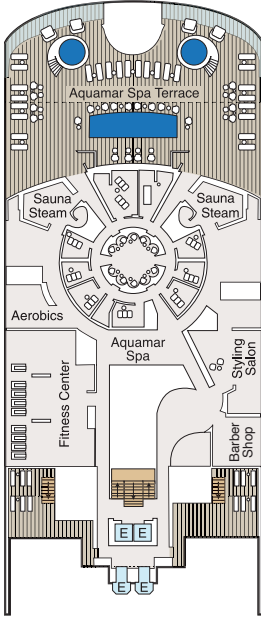

# DECK PLANS

## VISTA

Deck 15

SYMBOL LEGEND

E Elevator

⋮